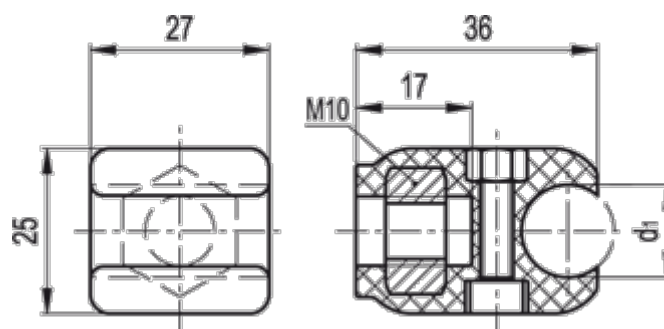

Data Sheet

Article number: 2310419813
Description: E+G Guide rail clamp
MPG-C-S-14

Measures

d1 = 14
Weight (g) = 34